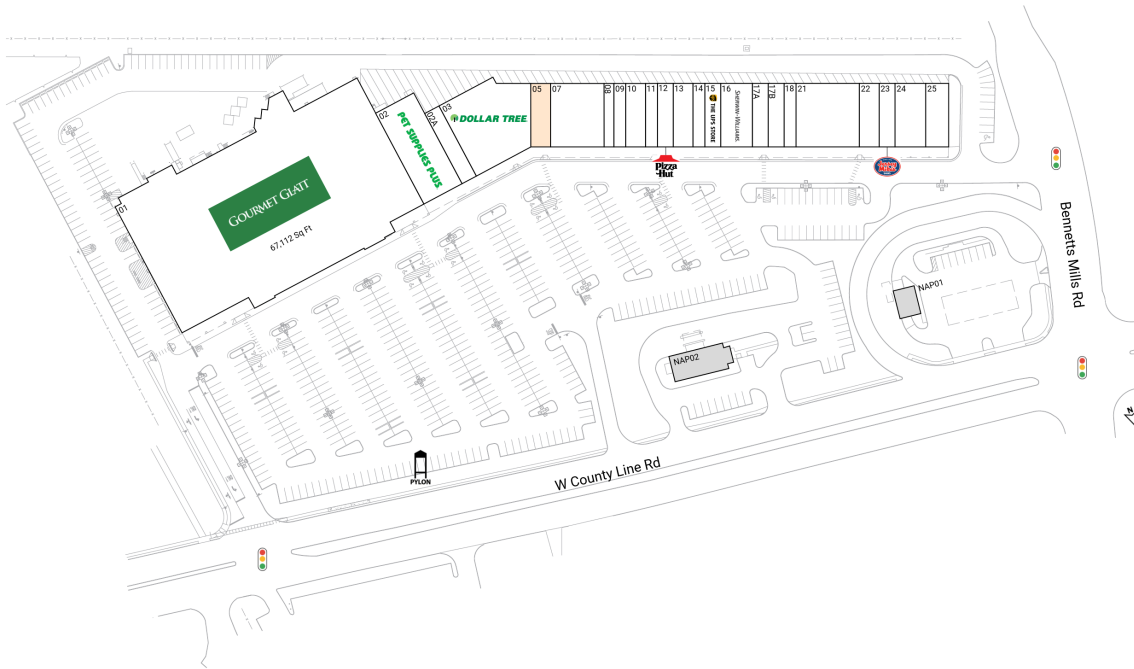

Bennetts Mills Plaza

2275 West County Line Road, Route 526 | Jackson, NJ 08527

Ocean County New York-Newark-Jersey City, NY-NJ 127,230 Sq Ft

40.1274, -74.2737

Available Spaces

05 2,000 Sq Ft 360°

Current Tenants Space size listed in square feet

01	Gourmet Glatt	67,112
02	Pet Supplies Plus	6,744
02A	Paragon Flooring	2,040
03	Dollar Tree	8,720
07	Encore Dental	5,400
08	Chicken & More	1,400
09	Hybrid Combat Karate	1,200
10	Cinco De Mayo Mexican Restaura	2,000
11	Crestwood Jewelers	1,200
12	Pizza Hut	1,600
13	Shore Thing Wireless	2,000
14	Jackson Nails	1,200
15	The UPS Store	1,600
16	Sherwin-Williams	3,200
17A	Realty ONE Group Showcase	1,600
17B	Moonstruck Salon	1,600
18	April Showers Florist	1,200
21	Spirits Unlimited	6,400
22	Chin Wong	2,000
23	Jersey Mike's	1,600
24	Say Cheez	3,081
25	County Line Veterinary Hospital	2,333
NAP01	Gas	0
NAP02	Bank	0

This site plan is for illustrative and information purposes only, showing the general layout of the shopping center; and is not a legal survey. Brixmor makes no representation or warranty that the shopping center is exactly as depicted as site conditions and tenant mix are subject to change over time.
1853